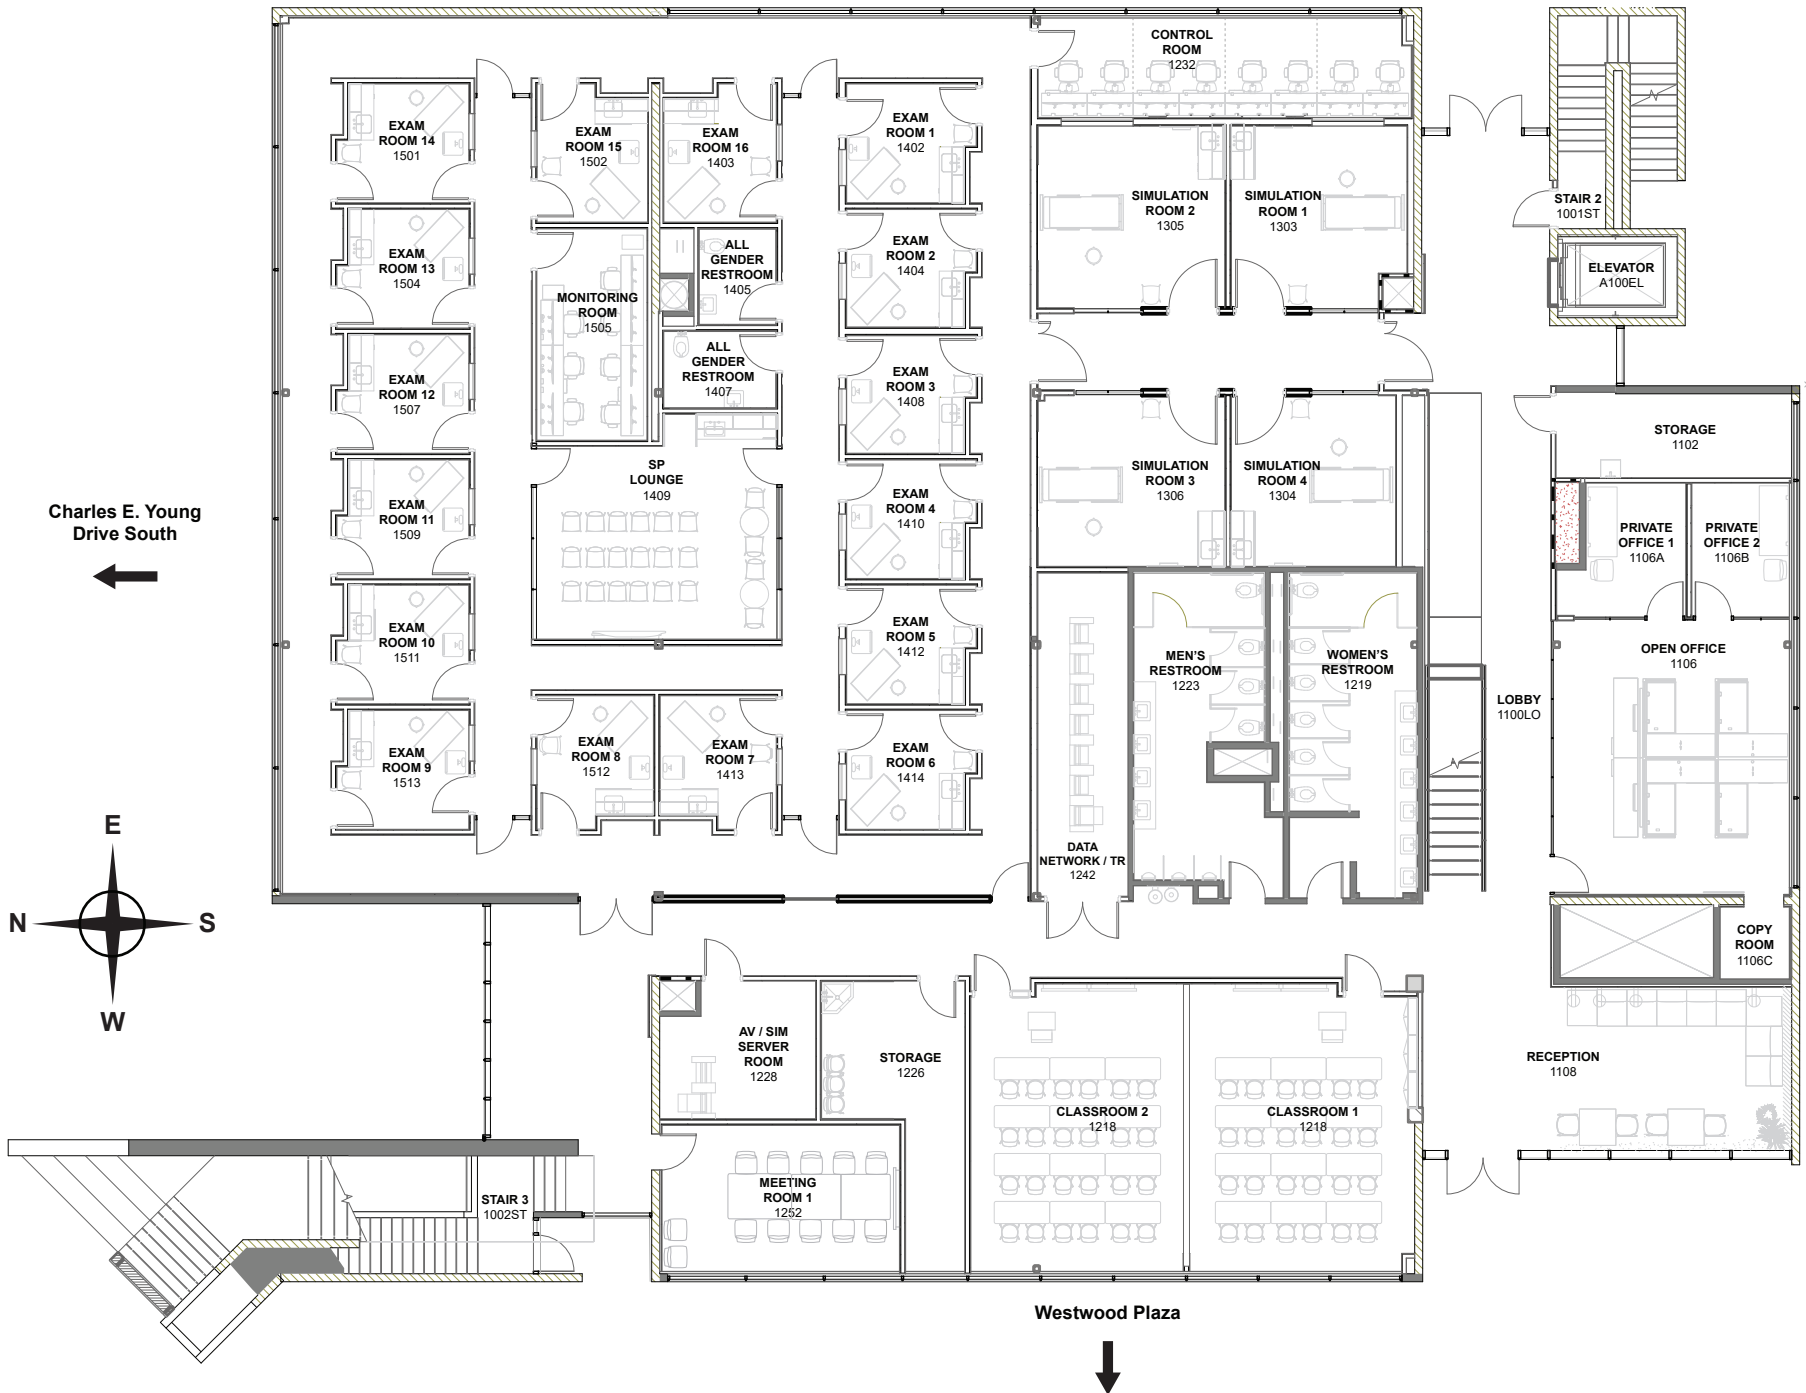

Rosenfeld Hall - Level A - UCLA Simulation Center

Charles E. Young
Drive South

Westwood Plaza

Rosenfeld Hall - Level 1 - UCLA Simulation Center

Rosenfeld Hall - Level 2 - Center for Advanced Surgical & Interventional Technology (CASIT)