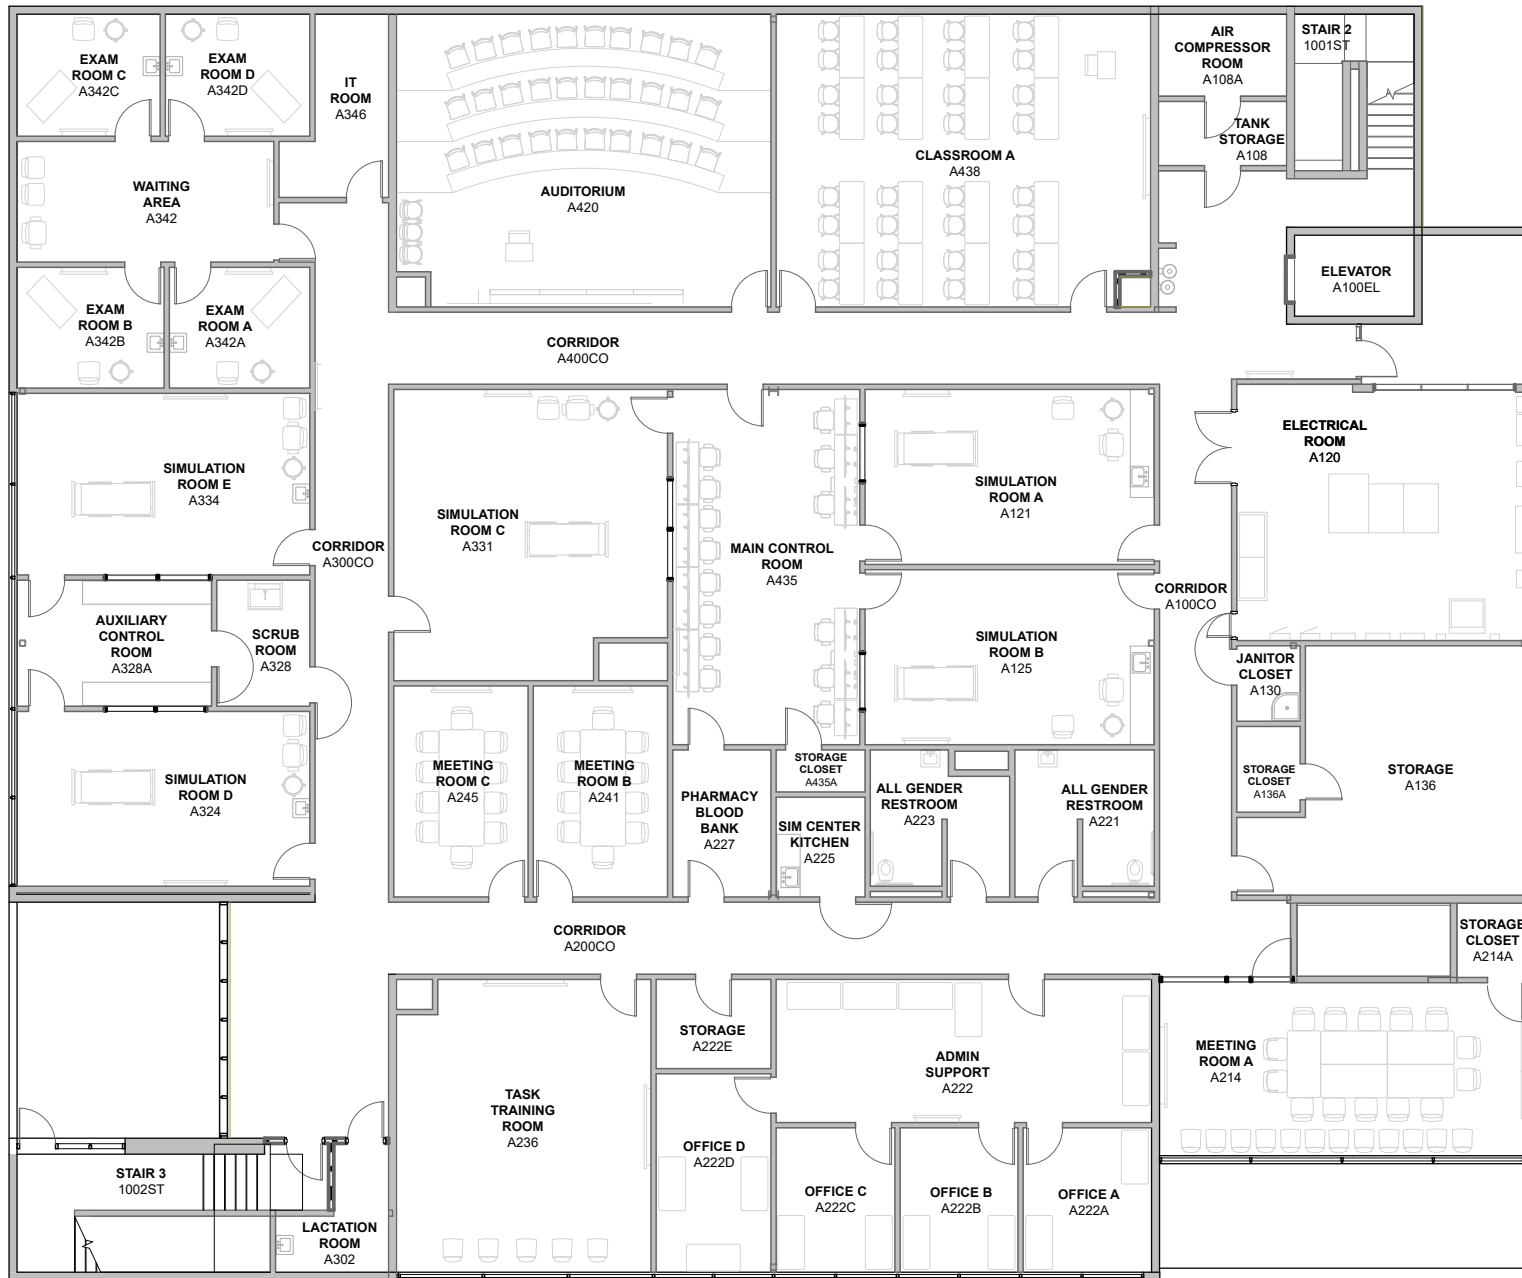

Rosenfeld Hall - Level A - UCLA Simulation Center

Charles E. Young
Drive South

Westwood Plaza

Rosenfeld Hall - Level 1 - UCLA Simulation Center

Rosenfeld Hall - Level 2 - Center for Advanced Surgical & Interventional Technology (CASIT)